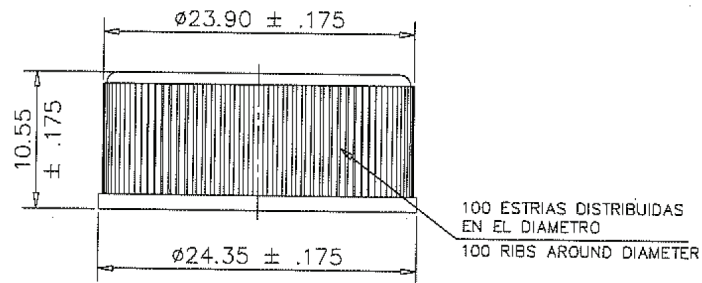

# 101600

22-400 White PP Continuous Thread Closure with Foam Liner  
K.G. International - sales@kgint.com - +1 305 499-9816

SECCION "B-B"  
SECTION "B-B"