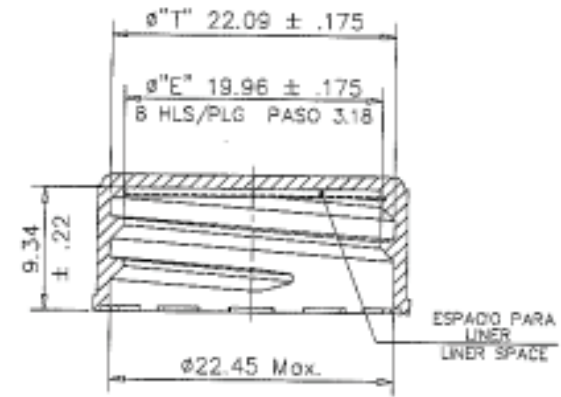

# 101600

22-400 White PP Continuous Thread Closure with Foam Liner  
K.G. International - sales@kgint.com - +1 305 499-9816

SECCION "B-B"  
SECTION "B-B"