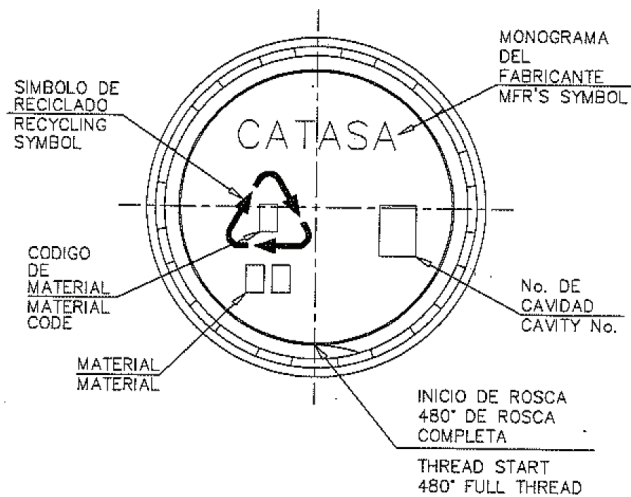

# 101600

22-400 White PP Continuous Thread Closure with Foam Liner  
K.G. International - sales@kgint.com - +1 305 499-9816

SECCION "B-B"  
SECTION "B-B"