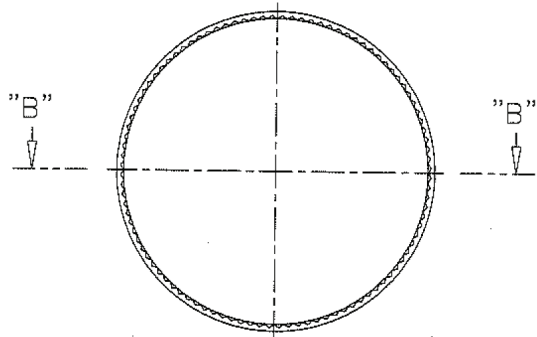

# 101600

22-400 White PP Continuous Thread Closure with Foam Liner  
K.G. International - sales@kgint.com - +1 305 499-9816

SECCION "B-B"  
SECTION "B-B"